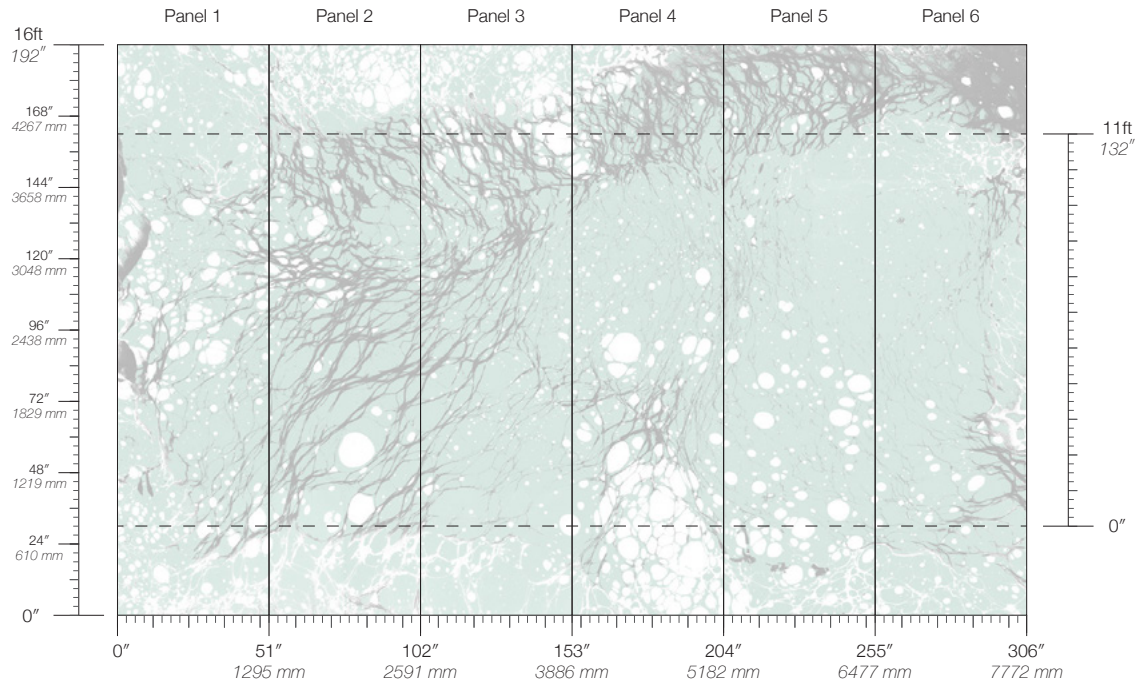

Willow Tundra

Suitable for residential and commercial projects

COLOR
Tundra

STOCK
Made to order

REPEAT
Non-repeating

CONTACT
sales@calicowallpaper.com
+1 718 243 1705
57 Lispenard Street
New York, NY 10013 USA

ITEM
1306

MINIMUM
1 panel

LEAD TIME
4 weeks to print

CONTENT
Type II Vinyl

MAINTENANCE
Water-based cleanser

ORIGIN
USA

DISCLAIMER
Panel maps represent mural artwork only. Reference the physical sample for color and texture.

PANEL WIDTH
51" / 1295 mm trimmed

FLAMMABILITY
ASTM E84 Adhered Class A

DETAILS
Custom options available

PANEL HEIGHT
132" / 3353 mm standard
192" / 4877 mm extended

ENVIRONMENTAL
Recycled Content, Phthalate Free
Low VOC, HPD Available

PRICE
Available upon request