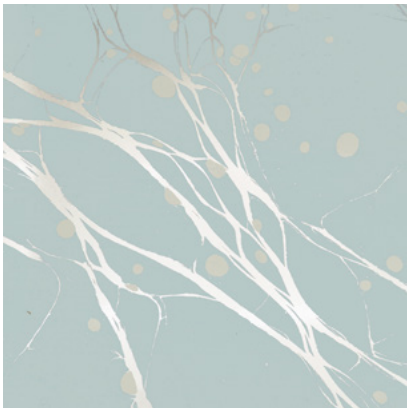

Calico

WILLOW

Tear Sheet

Willow is comprised of abstractions that explore the movement in the flow of a rivulet.

AQUARIUS

BLUSH

CELESTE

EMBER

HARVEST

TUNDRA

Willow Tundra

Suitable for residential and commercial projects

COLOR
Tundra

STOCK
Made to order

REPEAT
Non-repeating

CONTACT
sales@calicowallpaper.com
+1 718 243 1705
57 Lispenard Street
New York, NY 10013 USA

PANEL WIDTH
51" / 1295 mm trimmed

FLAMMABILITY
ASTM E84 Adhered Class A

DETAILS
Custom options available

PANEL HEIGHT
132" / 3353 mm standard
192" / 4877 mm extended

ENVIRONMENTAL
Recycled Content, Phthalate Free
Low VOC, HPD Available